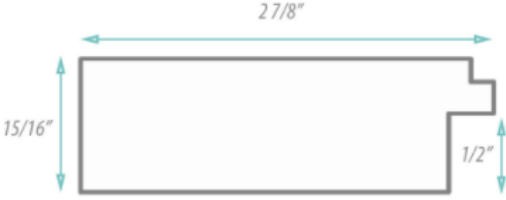

# SPECIFICATION SHEET

**FRAMED MIRROR**  
**MODEL#: FM 80743-15X36**

## FRAMED MIRRORS COLLECTION

- FEATURES:**
- ONE 15X36" HIGH RESOLUTION SILVER PLATE GLASS MIRROR SIZE W/ DECORATIVE FRAME.
  - "WALL HUGGER" HANGER FOR MOUNTING INCLUDED.
  - STANDARD MOUNTING STYLE IS VERTICAL. FOR HORIZONTAL, PLEASE SPECIFY WHEN ORDERING.
  - PACKED IN FOUR WALL (FOLDED DOUBLE WALL) CORRUGATION.
  - STYLE: MODERN
  - COLOR: WHITE
  - FINISH: MATTE

- MIRROR FINISHES:**
- FLAT POLISHED EDGE
  - BEVELED EDGE

**OVERALL SIZE DIMENSION: 19 1/2" WIDE X 40 1/2" HIGH X 1" DEEP**